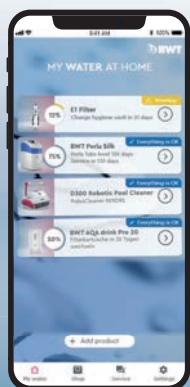

# BWT Best Water Home

...is more than the free App for your BWT Perla Silk. It's your entry into the new era of customer satisfaction, your personal water consultant for countless BWT products and brings added value in terms of information, safety and comfort and a whole world of advantages await you.