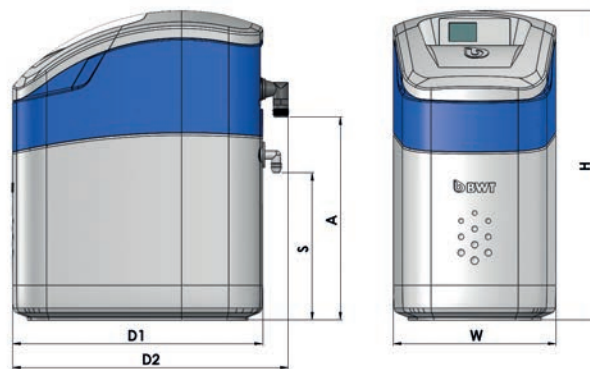

**BWT Perla Silk**  
the right choice

BWT PERLA – SILK	MODEL	S	M	L	XL
STANDARD AND WI-FI ENABLED MODELS	Y/N	Y	Y	Y	Y
FAMILY SIZE – Based on average usage at 300ppm		Up to 4 People	Up to 6 People	Up to 8 People	Up to 10 People
NOMINAL CONNECTION OUTSIDE THREAD	BSP	¾" DN 20	¾" DN 20	¾" DN 20	¾" DN 20
NOMINAL FLOW RATE **	l/h	1440	1560	1680	1680
OPERATING FLOW RATES	l/m	5/50	5/50	5/50	5/50
MAXIMUM FLOW RATES (STRAIGHT CONNECTORS)	l/m	80	80	80	80
OPERATING PRESSURE UK MIN/MAX	BAR	1.7 / 5.0	1.7 / 5.0	1.7 / 5.0	1.7 / 5.0
PRESSURE DROP DOWN AT NOMINAL FLOW **	BAR	1.0	1.0	1.0	1.0
EXCEEDS EFFICIENCY RATING**	Y/N	Y	Y	Y	Y
BLOCK AND TABLET SALT COMPATIBLE	TYPE	Y	Y	Tablet	Tablet
CAPACITY SALT RESERVOIR	kg	12	16	24	24
WATER TEMPERATURE MIN/MAX	°C	5/30	5/30	5/30	5/30
AMBIENT TEMPERATURE MIN/MAX	°C	5/40	5/40	5/40	5/40
ELECTRICAL CONNECTION (PLUG TRANSFORMER)	V/DC	230/12	230/12	230/12	230/12
HIGH FLOW HOSES, EASY FIT UNICONNECT CONNECTOR & FITTINGS INCLUDED	Y/N	Y	Y	Y	Y
DIMENSIONS: W X D2 X H	mm	276 X 470 X 526	276 X 470 X 596	276 X 470 X 803	276 X 470 X 803
CONNECTION HEIGHT (A) / OVERFLOW HEIGHT (S)	mm	345/250	415/320	622/527	622/527
OPERATING WEIGHT, APPROX.	kg	40	50	65	70